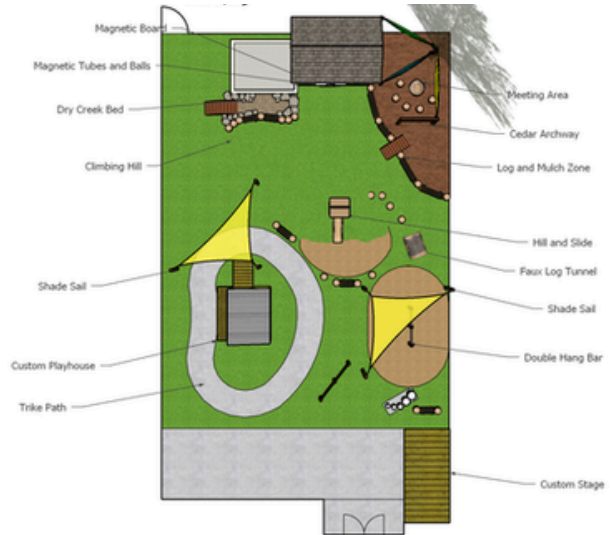

\$2500

ACCOMMODATIONS

ACCESS RAMP PLATFORMS

Every child deserves meaningful access to outdoor play and exploration. Our accommodation features are thoughtfully designed to create inclusive environments where all children can participate, engage, and thrive. Built with the same durable cedar craftsmanship as our core structures, these elements seamlessly integrate into your outdoor classroom while ensuring accessibility, safety, and independence.

\$2962

FULL DESIGN & INSTALLATION

ONSITE CONSULTATION

Schedule an onsite consultation to assess your current space and discuss your ideas and vision for your nature playground. This consult includes a basic layout and pricing. A full design and rendering is an additional service.

\$500

MASTER DESIGN

This service includes a site visit and consultation as well as a full 3D rendering by our master designer. This option works best when you will be fund-raising, presenting to a board, or phasing out installation over time.