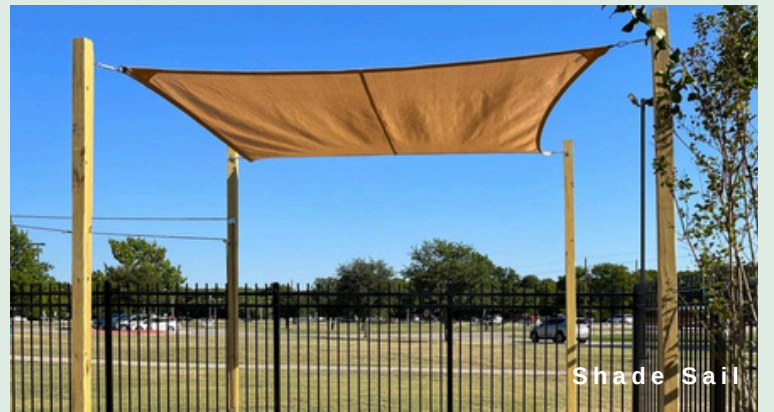

\$2750

Nature Gathering Area

BODY & BALANCE AREA

Encourage big body play with a natural space to explore and develop gross motor skills

STARTING
AT \$2400

SHADE SAILS

Keep your outdoor learning centers cool during warmer months. 10'x10' or 10'x13 sizes available!

\$2400-
\$2950

Shade Sail

Featured Products: Body & Balance Area

HILLS & SLIDES

Complete installation of a toddler or preschool-age-appropriate hill for stimulating motor development. Available inclusion of age-appropriate hill slide with a platform and hang bar and tree cookie stairs embedded into the hill. Log and stump use zone border with wood fiber fill, and sod finishing.